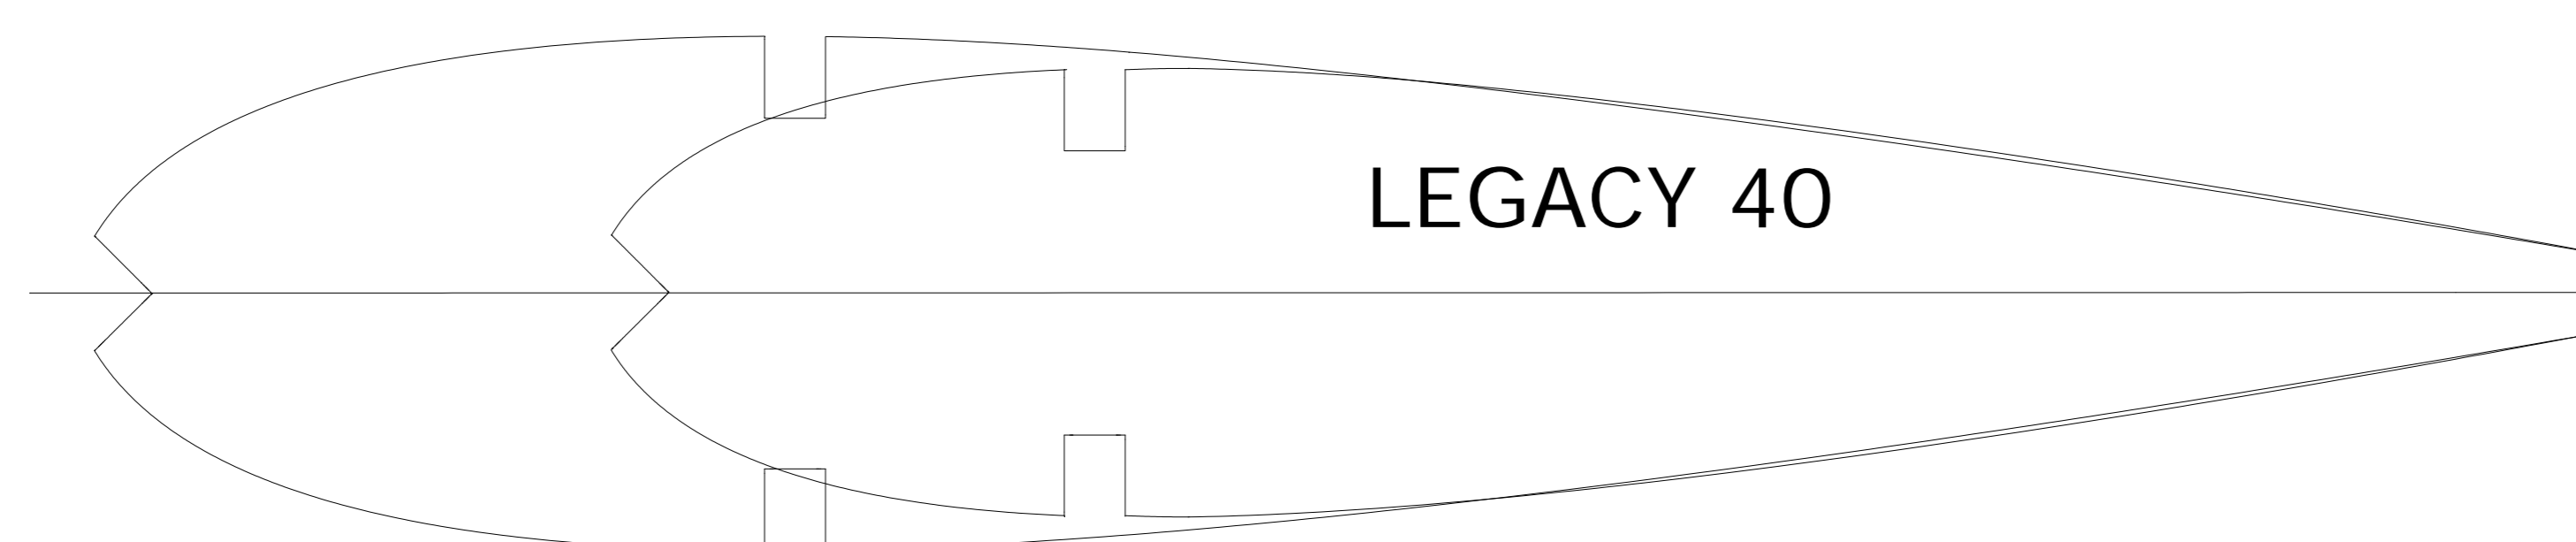

GIULIA

THUNDER GAZER

SPECTRUM

KA10

SV11

LEGACY 40

CARDINAL